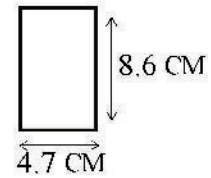

ROYA CANDLE

www.royacandle.com

BIRTHDAY CANDLES

Dimensions

Color

ITEM NO

BARCODE

Number Candle

HBD1195

60

Printed Candle

HBD1221

60